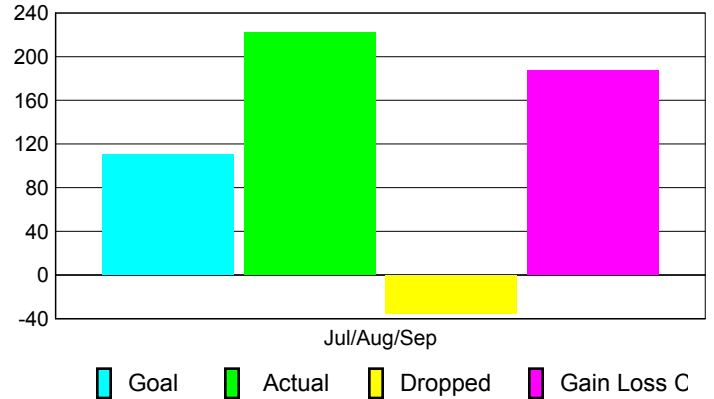

Membership Results 2010-2011

Goal, New, Dropped, Gain/Loss