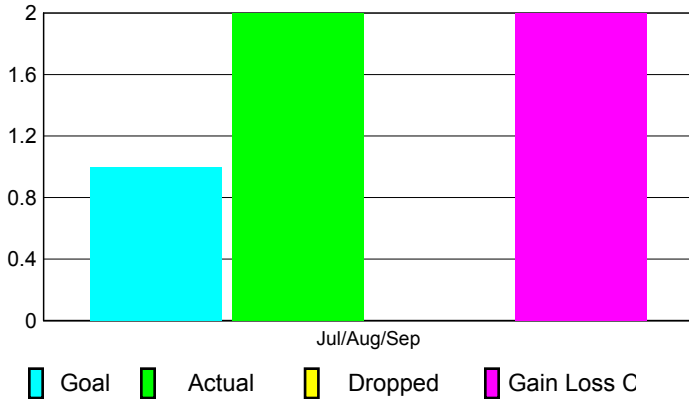

2010-2011 GMT Reports for District (or Undistricted) **District 300B1**

GMT: **PEI-JEN CHEN**

Location: **M.D. 300 Taiwan**

GMT CA: **5**

CLUBS

Club Results
2010-2011

Clubs
2009-2010

Month	New Club Goal	Actual New Clubs	Actual Dropped Clubs	Gain/Loss of Clubs	Gain/Loss of Clubs
Jul/Aug/Sep	1	2	0	2	2
Totals	1	2	0	2	2

Club Results 2010-2011

Goal, New, Dropped, Gain/Loss

Comparison of Club Gain/Loss

Current Year Compared to the Previous Year

YTD Status Quo Clubs 2010-2011

Status Quo Clubs Compared to Status Quo Members

MEMBERSHIP